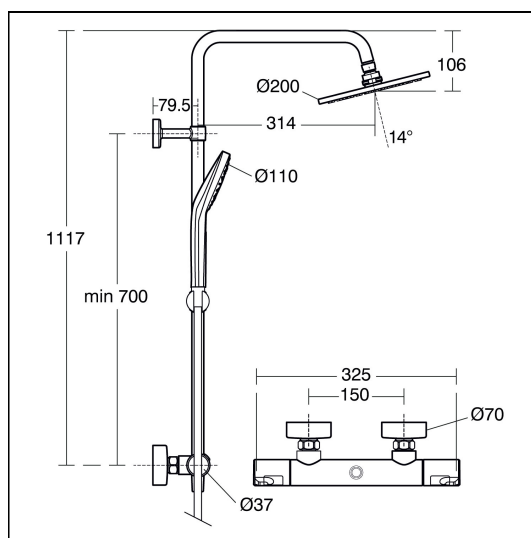

Ceratherm T50 Exposed Thermostatic Shower System

ILLUSTRATED

A7227 Ceratherm T50 dual exposed thermostatic shower mixer pack with idealrain m1 ø200mm round rainshower and idealrain evo shower kit with 3 function ø110mm shower handspray and 1.75m hose

ILLUSTRATED PRODUCT DETAILS

Weights

A7227 4.05 KG

Finishes

A7227  Chrome finish (AA)

Materials

A7227 Chrome Plated Brass

Flow rates

A7227 8 Litres per minute @ 3 bar pressure

Special Notes

Removable 12 litre per minute eco flow regulator fitted in the fixed head and 8 litre per minute regulator in the handspray.
Minimum operating pressure of 0.5 Bar