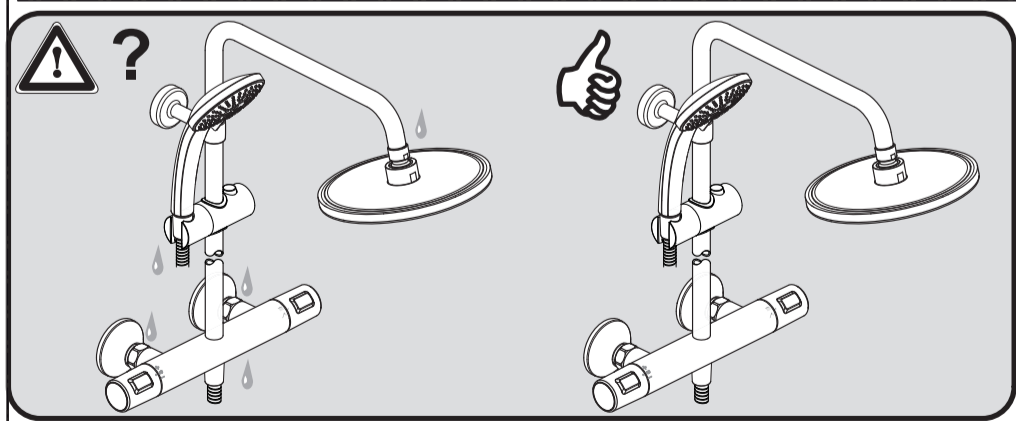

P bar			
	T °C			
			Q (3 bar)	
			l/min	
			8	12

Q=0%

Q=50%

Q=100%