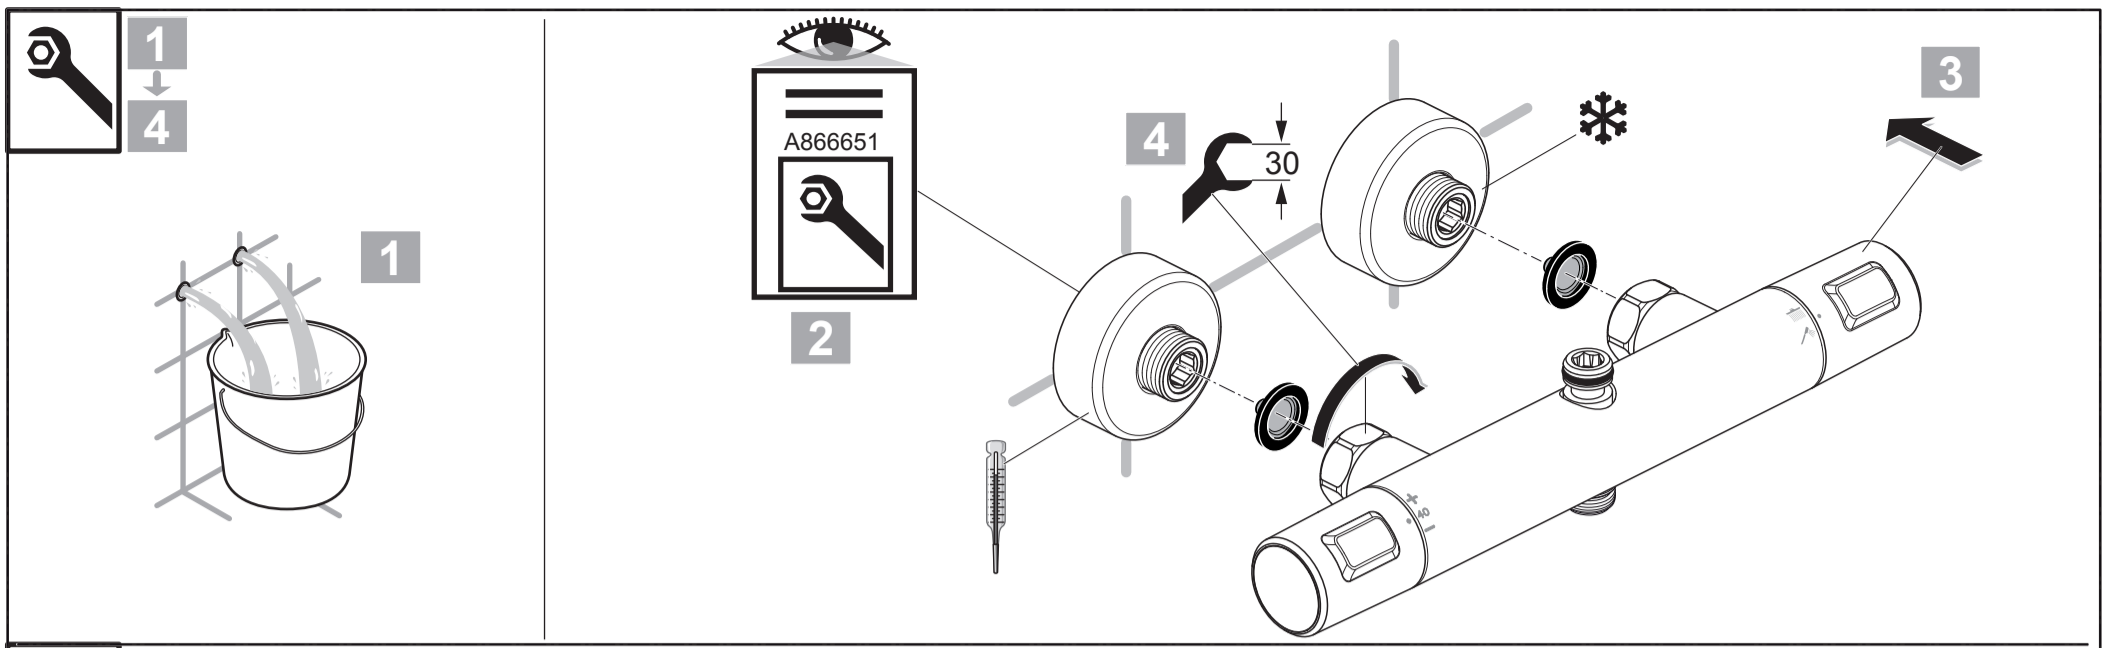

P bar			
	T °C			
			Q (3 bar)	
			l/min	
			8	12

Q=0%

Q=50%

Q=100%