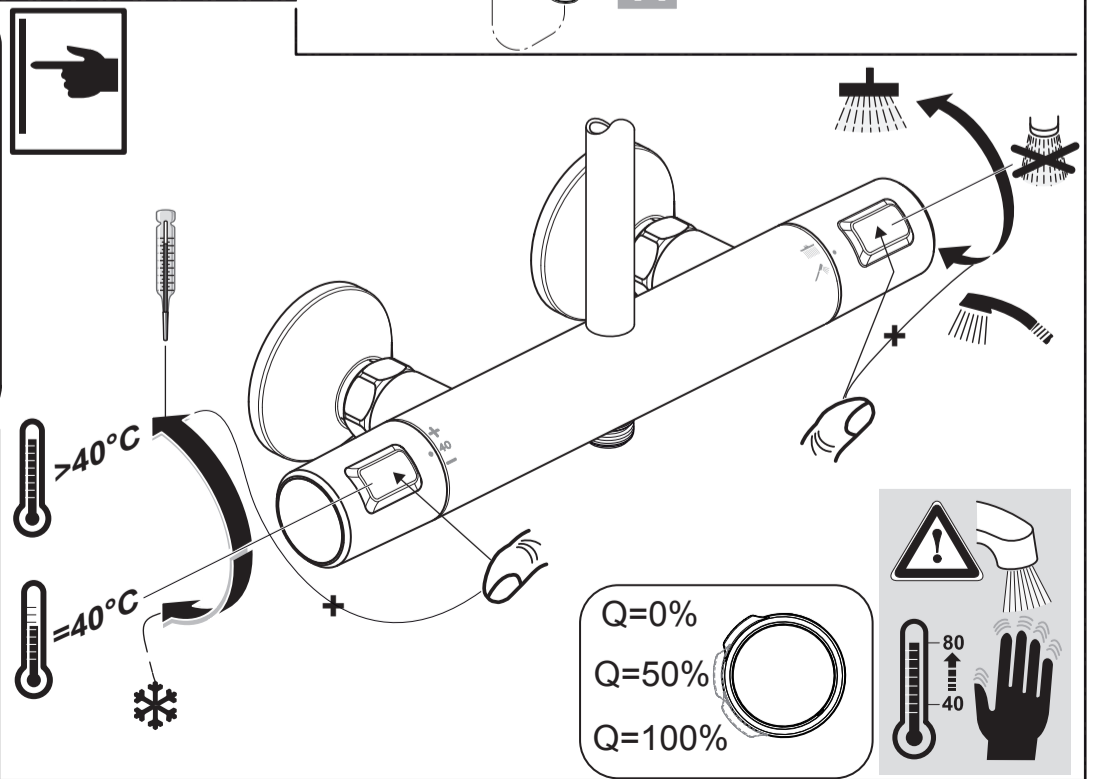

P bar			
	T °C			
			Q (3 bar)	
			l/min	
			8	12

Q=0%

Q=50%

Q=100%