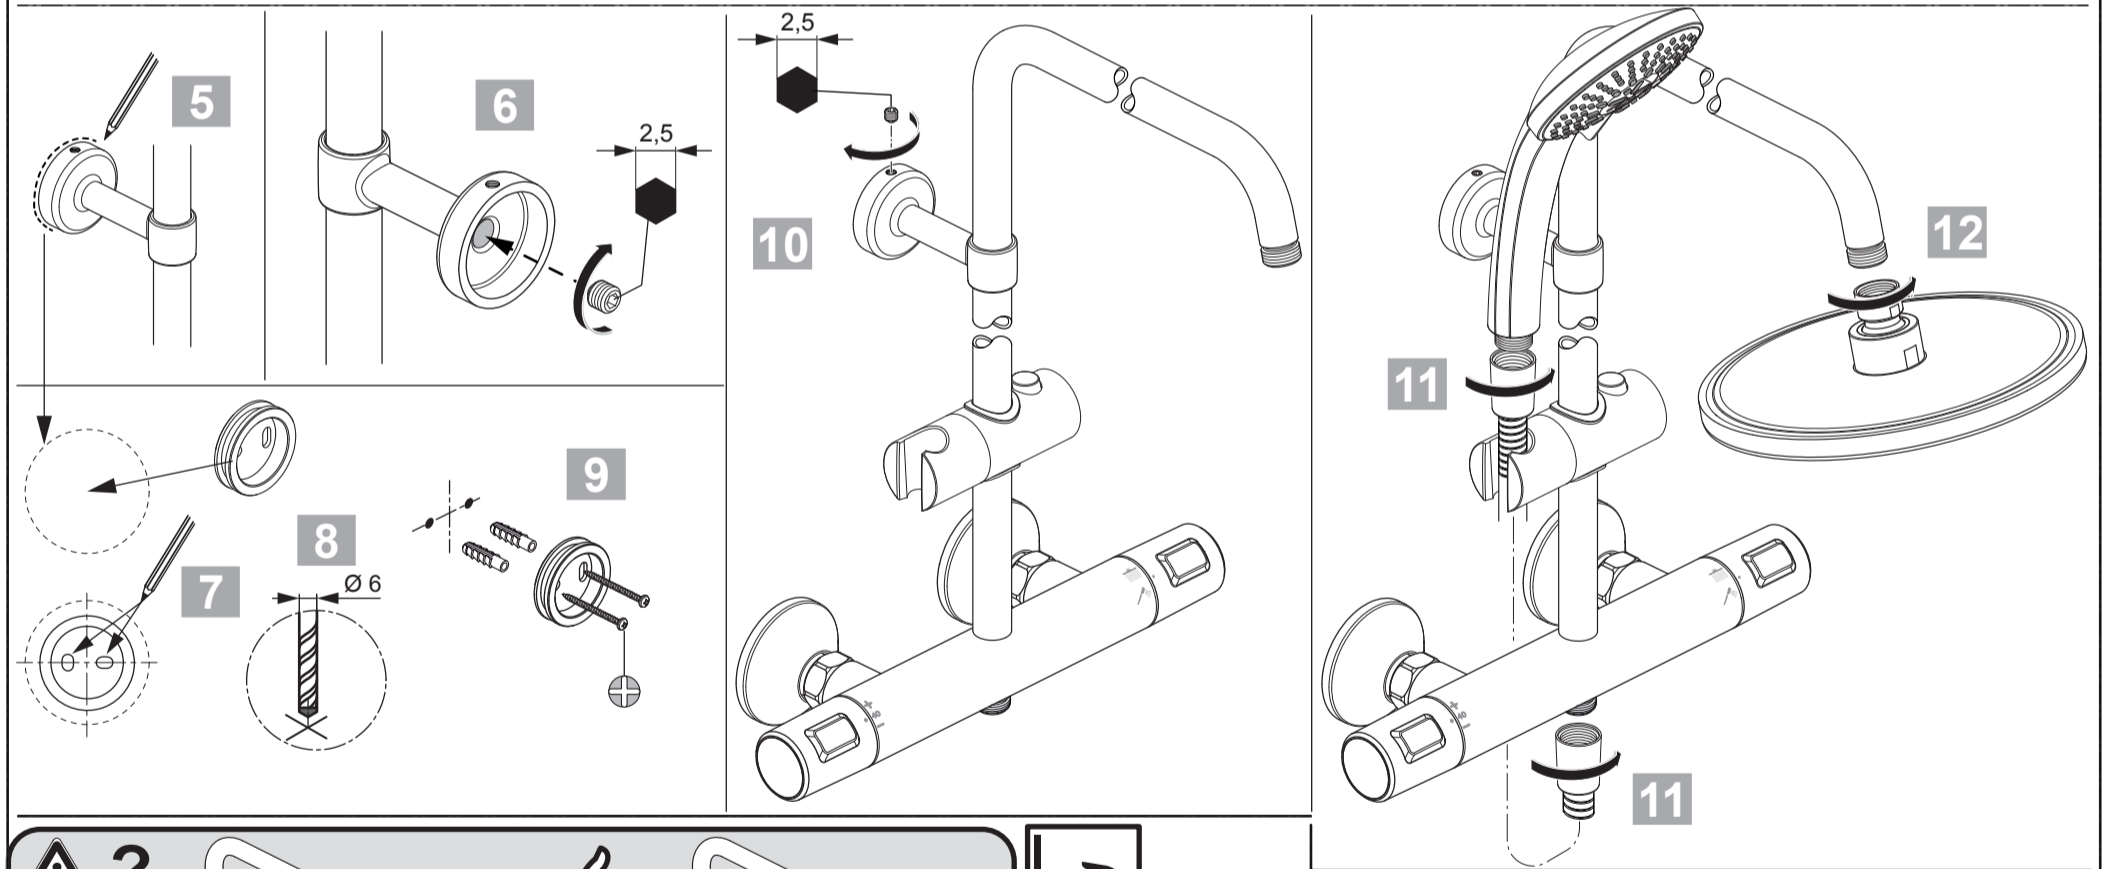

P bar			
	T °C			
			Q (3 bar)	
			l/min	
			8	12

Q=0%

Q=50%

Q=100%