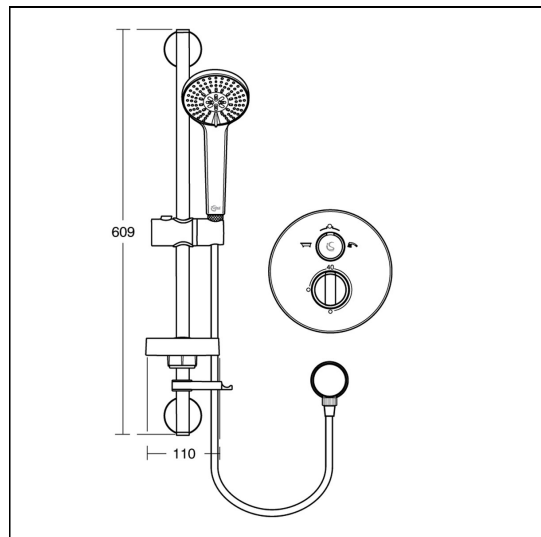

Concept Easybox Slim Built-in Shower Pack, Round

ILLUSTRATED

A5958 Concept Easybox Slim built-in thermostatic shower pack with round faceplate and Idealrain M3 kit, consists of brass mixer, plastic installation box, mounting bracket, faceplate and handles

ILLUSTRATED PRODUCT DETAILS

Weights

A5958 4.96 KG

Finishes

A5958  Chrome (AA)

Materials

A5958 Chrome Plated Metal

Special Notes

Removable 8 litre per minute eco flow regulator fitted in handspray.
Flow rate 5 litres per minute @ 0.1 bar.

ACCREDITATIONS

FEATURES