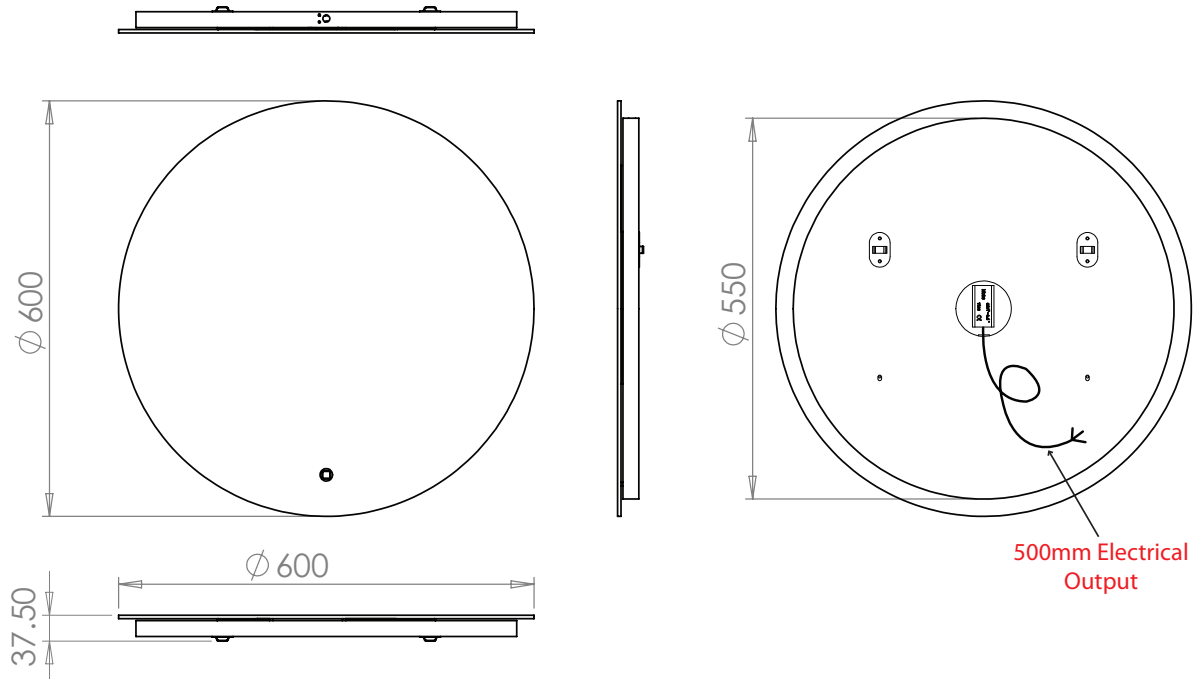

HiB recommend you receive the product before commencing with installation as all sizes and measurements are approximate.
HiB try and ensure all measurements are as accurate as possible.
In the interest of continuous product development, HiB reserves the right to alter specification as necessary. E & OE.

Theme 60

Art no. 79110000

Theme 80

Art no. 79120000