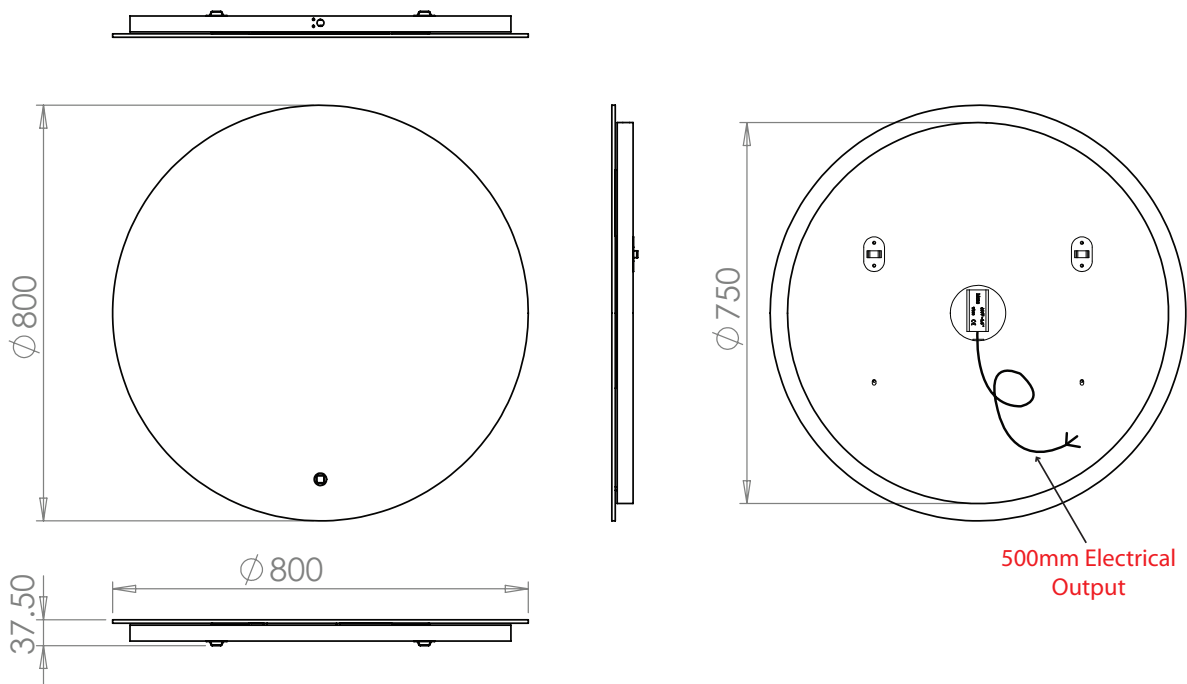

Electrical Safety Information

HiB recommends that all electrical bathroom products should only be fitted by a suitably qualified, Part P registered electrician in accordance with current IEE regulations.

Ensure mains power supply is switched off before starting installation.

Before drilling, ensure there are no hidden cables or pipes in the wall.