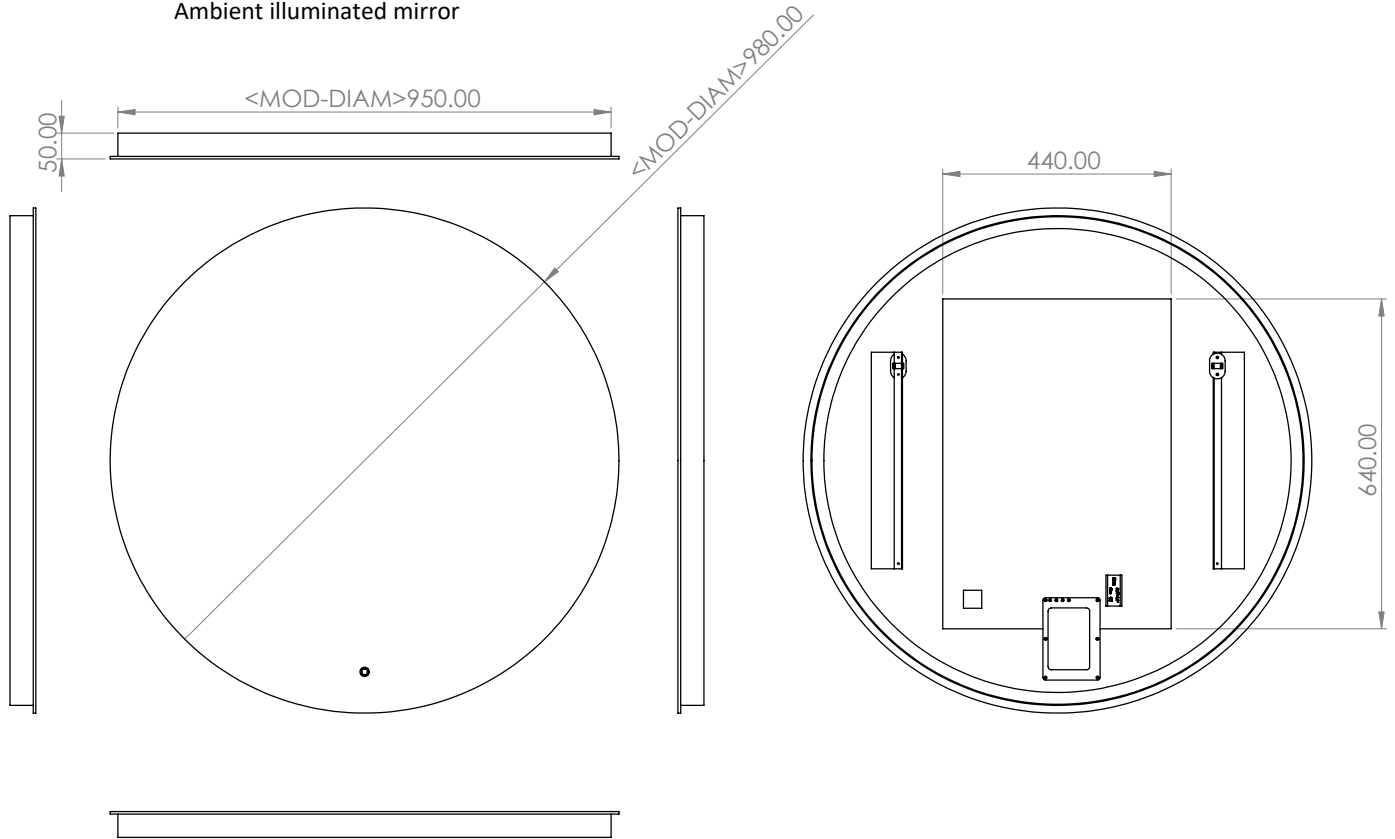

HiB recommend you receive the product before commencing with installation as all sizes and measurements are approximate.
HiB try and ensure all measurements are as accurate as possible.
In the interest of continuous product development, HiB reserves the right to alter specification as necessary. E & OE.

Theme 100

Art no. 79130000

Ambient illuminated mirror

Electrical Safety Information

HiB recommends that all electrical bathroom products should only be fitted by a suitably qualified, Part P registered electrician in accordance with current IEE regulations.

Ensure mains power supply is switched off before starting installation.

Before drilling, ensure there are no hidden cables or pipes in the wall.