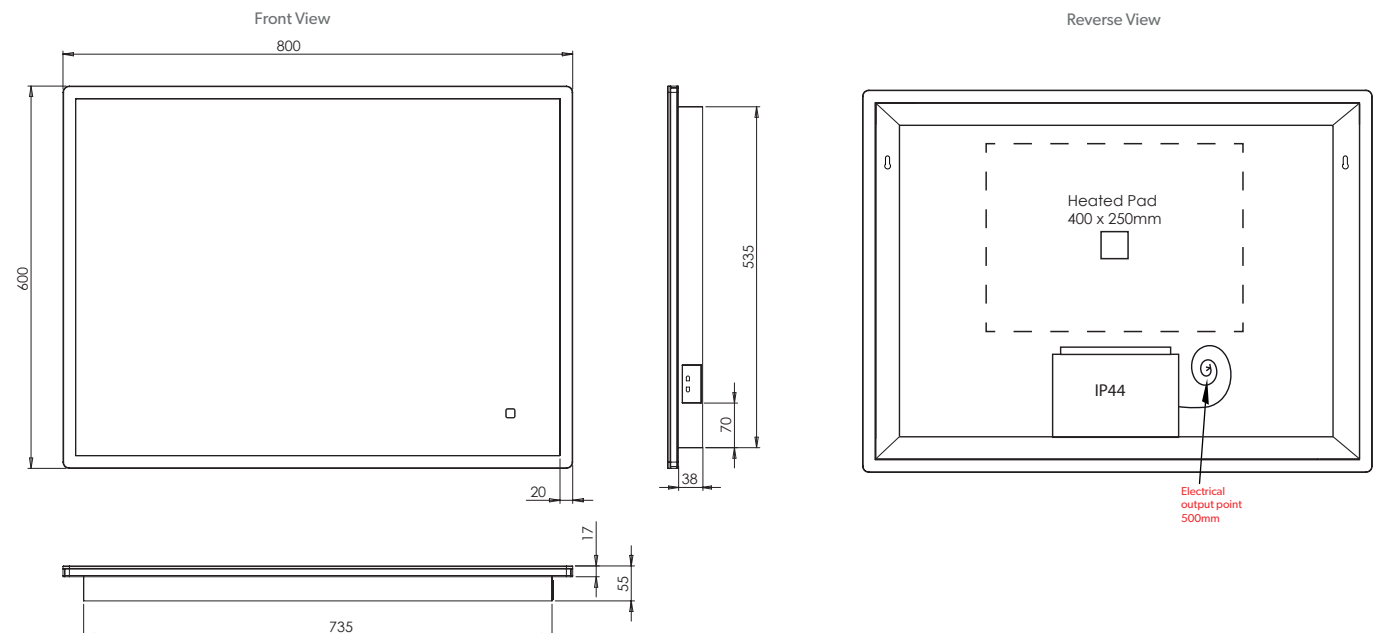

Electrical Safety Information

HiB recommends that all electrical bathroom products should only be fitted by a suitably qualified, Part P registered electrician in accordance with current IEE regulations.

Ensure mains power supply is switched off before starting installation.

Before drilling, ensure there are no hidden cables or pipes in the wall.