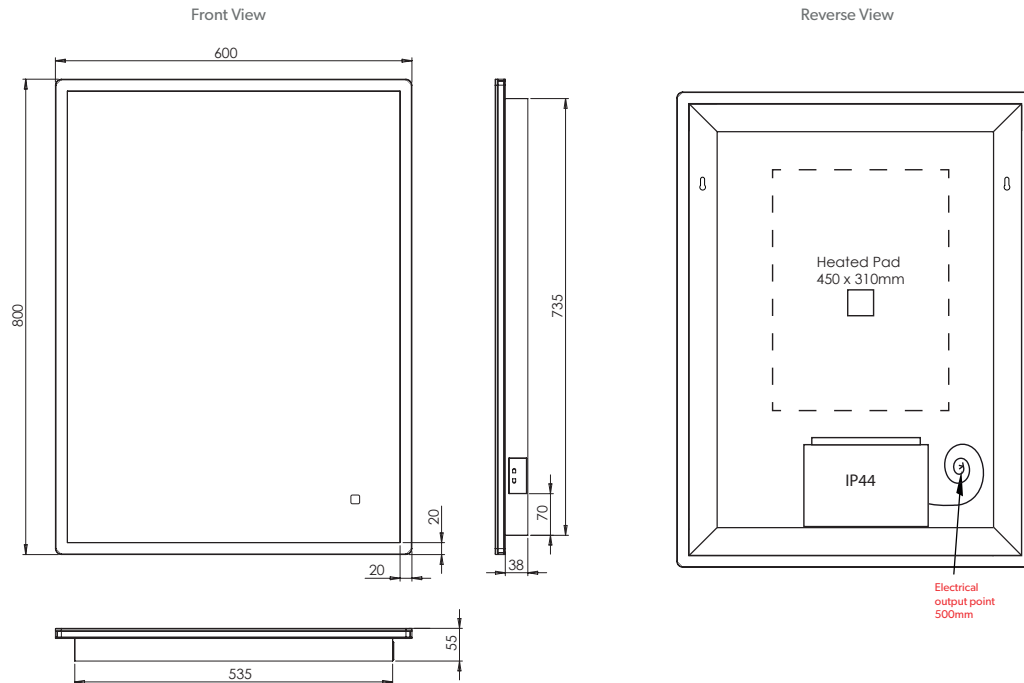

HiB recommend you receive the product before commencing with installation as all sizes and measurements are approximate.

HiB try and ensure all measurements are as accurate as possible.

In the interest of continuous product development, HiB reserves the right to alter specification as necessary. E & OE.

Vega 60

Art no. 78751000

Vega 80

Art no. 78752000