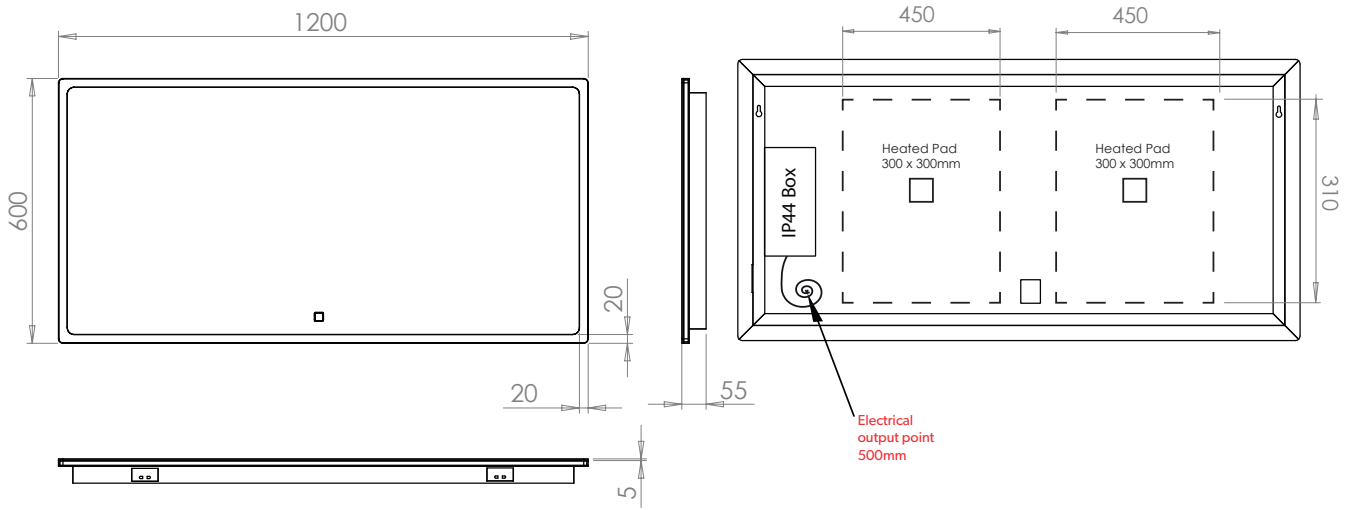

HiB recommend you receive the product before commencing with installation as all sizes and measurements are approximate.
HiB try and ensure all measurements are as accurate as possible.
In the interest of continuous product development, HiB reserves the right to alter specification as necessary. E & OE.

Vega 120

Art no. 78748000